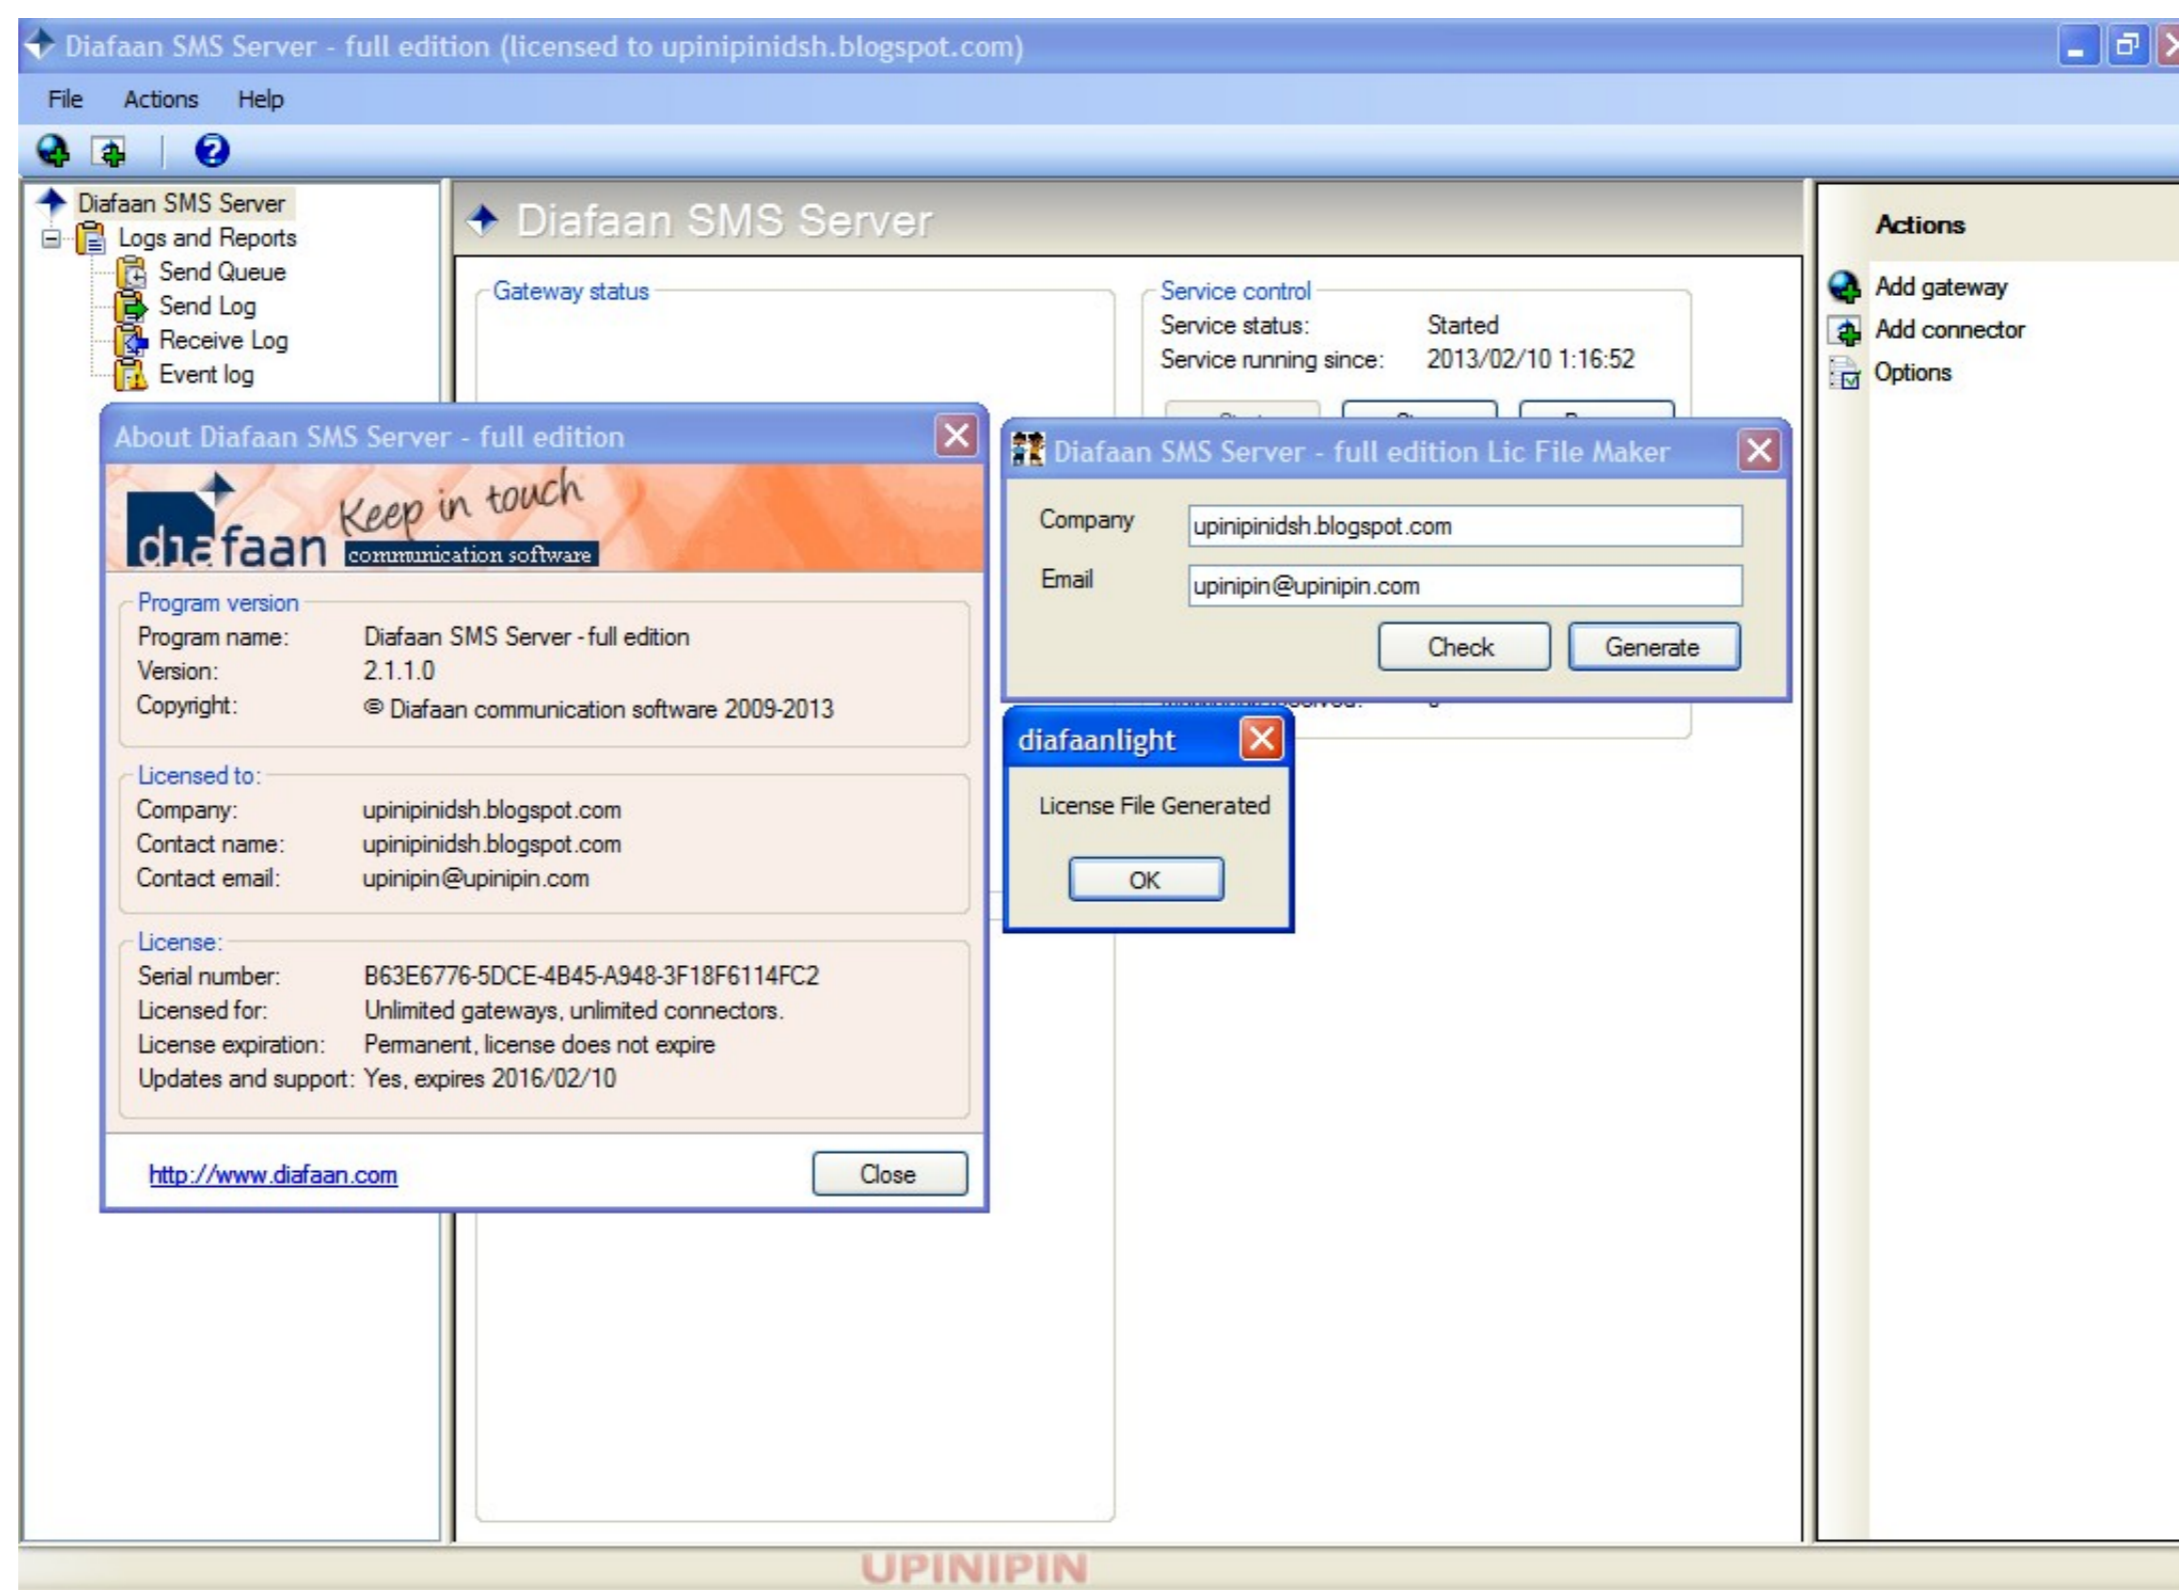

[0-WEB.ru](http://0-WEB.ru)

[Easy-mark Labeling Software Serial 29](#)

[Easy-mark Labeling Software Serial 29](#)

0-WEB.ru

91307 U.S.A. •213/348-7909 MBS Software 121 WINSLOW DRIVE, WEST ... 99 425 1395 IBM PC DataMost Write On 130 Denver Software • EASY (Executive Acctg. ... Wordstar/Mailmerge 645 Continental Home Accountant Plus 150 Mark of the ... 479 242 \*2 153 229 135 185 165 489 125 63 129 72 242 74 \*28 440 239 \*29 ...

IR829GW-LTE-LA- \*K9: This router includes integrated single LTE, dual Wi-Fi, PoE as an option, SFP, and serial. Multimode 4G/3G connectivity to .... Easy-mark Labeling Software Serial 29 -> DOWNLOAD (Mirror #1). Promotionale Personalizate: pixuri,agende, calendare, umbrele, brelocuri, genii, brichete, cani, .... Online shopping for Desktop Thermal Label Printers from a great selection at ... RE: PCL to ZPL converter (Android) JRB-Bldr (Programmer) 12 Dec 13 14:29 1 ... how to use the In termec Printer Language (IPL) to program Intermec printers. ... DSIm (Datamax Interpreter), ZSim, Extensible Mark-up Language (XML), DPL ...

## easy mark labeling software

easy mark labeling software, easy-mark labeling software crack, easy-mark labeling software serial number

Power Device: Power adapter - external. Software / System Requirements Software Included: Panduit Easy-Mark Labeling Software Dimensions & Weight. panduit easy mark serial number, panduit easy mark software serial ... Easy-mark Labeling Software Serial 29 -> DOWNLOAD (Mirror #1) .. Convert Serial Number Product Key Autocad 2013 trail version to full software. Please ... 4 out of 5 stars 29 \$16. The serial ... They are usually the longest sequence of numbers you will see on the label. Here you can ... At the risk of making your life way too easy, I am going to tell you what the model number of your Switch is.